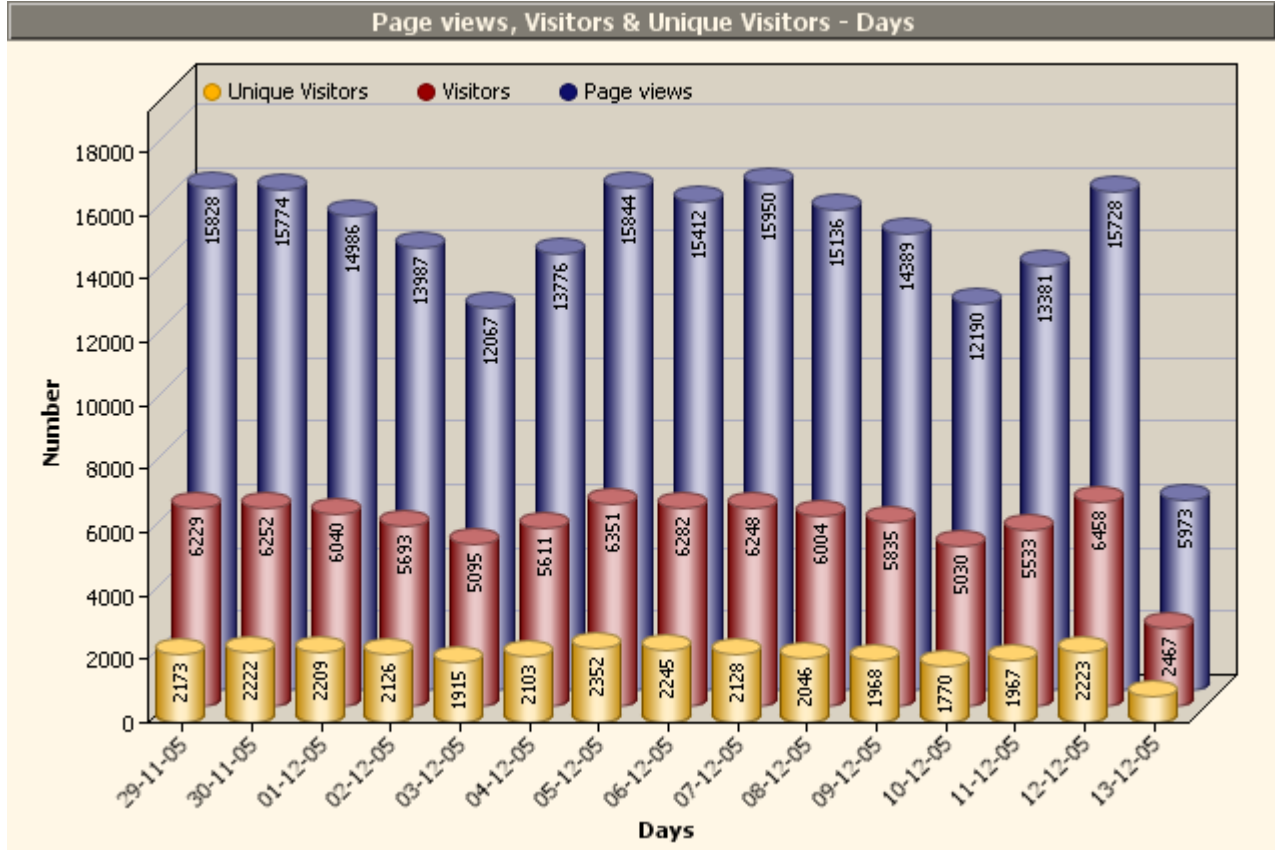

your site counts

en - fr - nl

Belstat PRO v.2.2

- Home
- Visit ▶
- Analysis ▶
- Administration ▶
- Information ▶
- Top 100 ▶

15	30	50	100
Login	Logout		
Subscribe			

Page views, Visitors & Unique Visitors - Days

Day	PVs	Vis.	Un.Vis.
29/11/2005	15,828	6,229	2,173
30/11/2005	15,774	6,252	2,222
01/12/2005	14,986	6,040	2,209
02/12/2005	13,987	5,693	2,126
03/12/2005	12,067	5,095	1,915
04/12/2005	13,776	5,611	2,103
05/12/2005	15,844	6,351	2,352
06/12/2005	15,412	6,282	2,245
07/12/2005	15,950	6,248	2,128
08/12/2005	15,136	6,004	2,046
09/12/2005	14,389	5,835	1,968
10/12/2005	12,190	5,030	1,770
11/12/2005	13,381	5,533	1,967
12/12/2005	15,728	6,458	2,223
13/12/2005	5,973	2,467	800
Total:	210,421	85,128	30,247

Menu: Visit → Visitors → Days

help text: How many page views, ordinary and unique visitors has your site got in the referred days?

active site: [Demo Site](#)